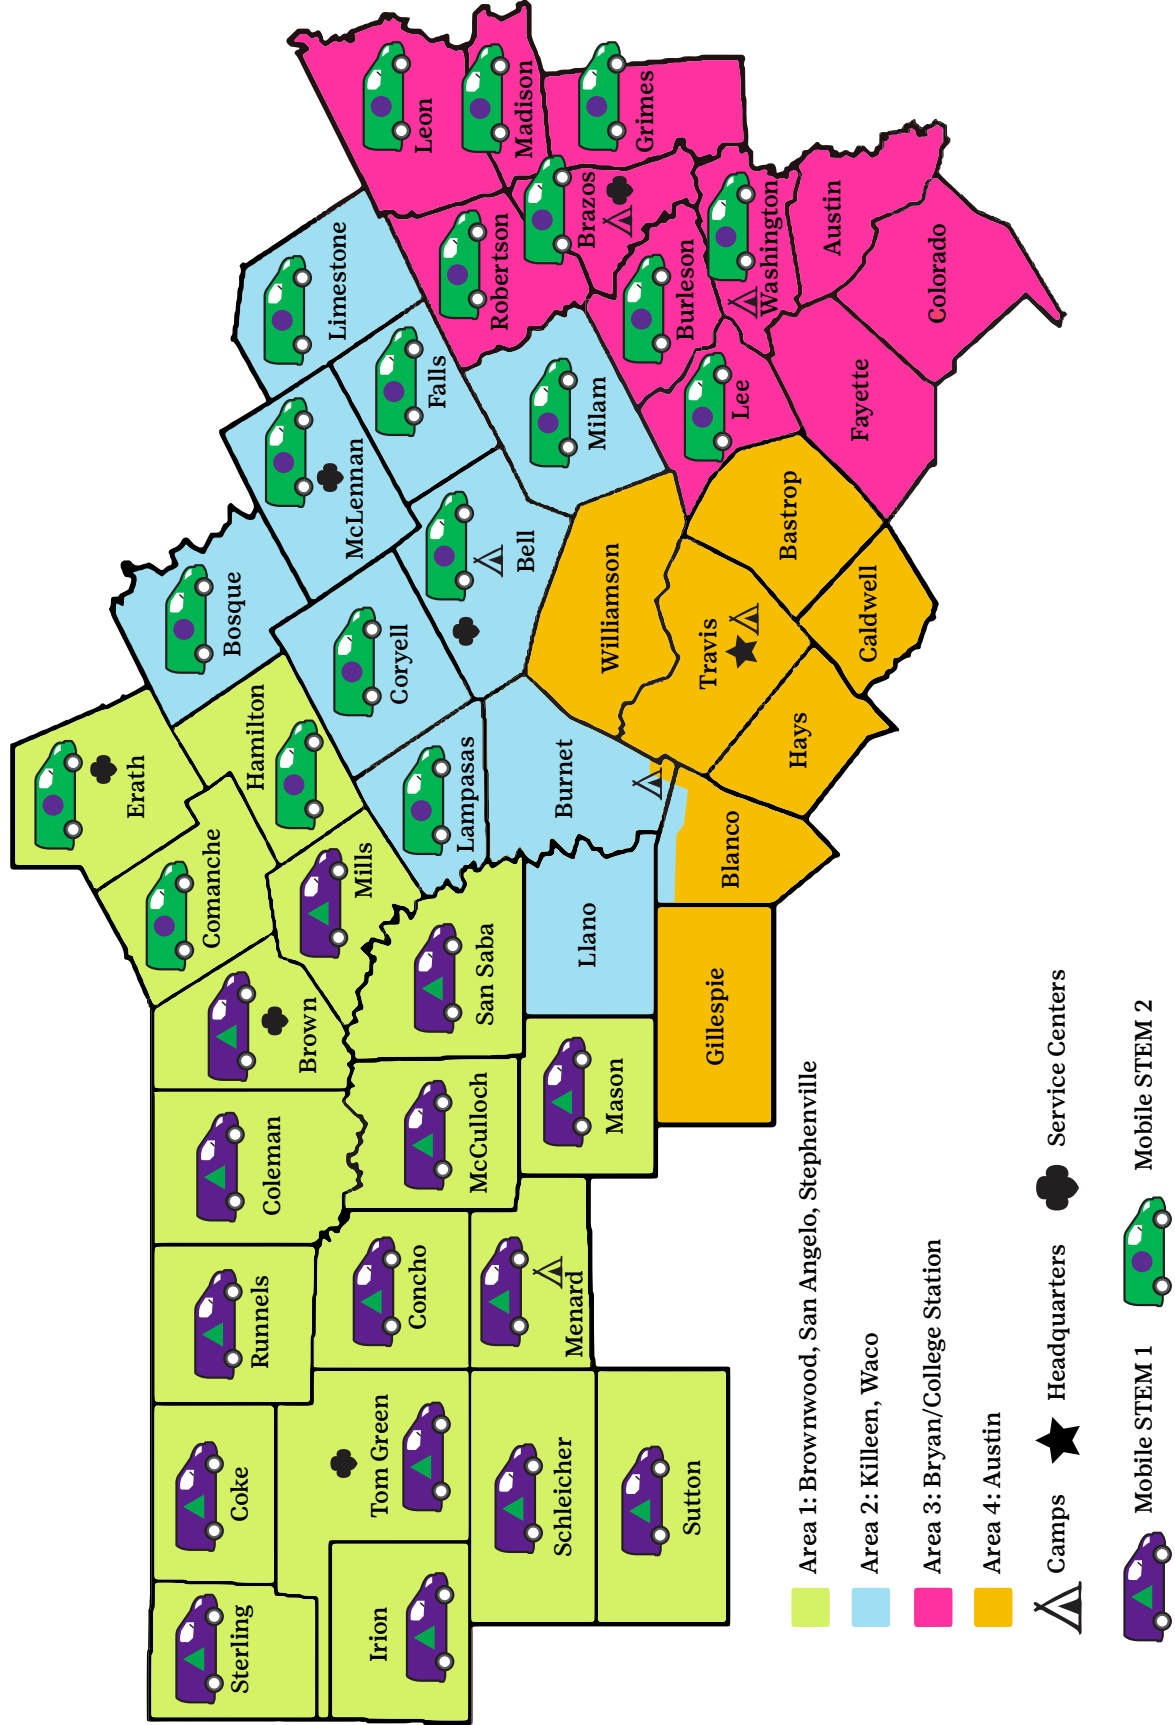

DNA Detective

Explore biology and lab equipment with a fun DNA extraction lab.

We are currently delivering STEM-focused programs in select areas in Central Texas.

Visit us at
www.gsctx.org/mobilestem

to reserve an experience soon.

Earn your Mobile STEM patch and Girl Scout STEM badges for free.

girl scouts
of central texas

Area 1: Brownwood, San Angelo, Stephenville

Area 2: Killeen, Waco

Area 3: Bryan/College Station

Area 4: Austin

Camps