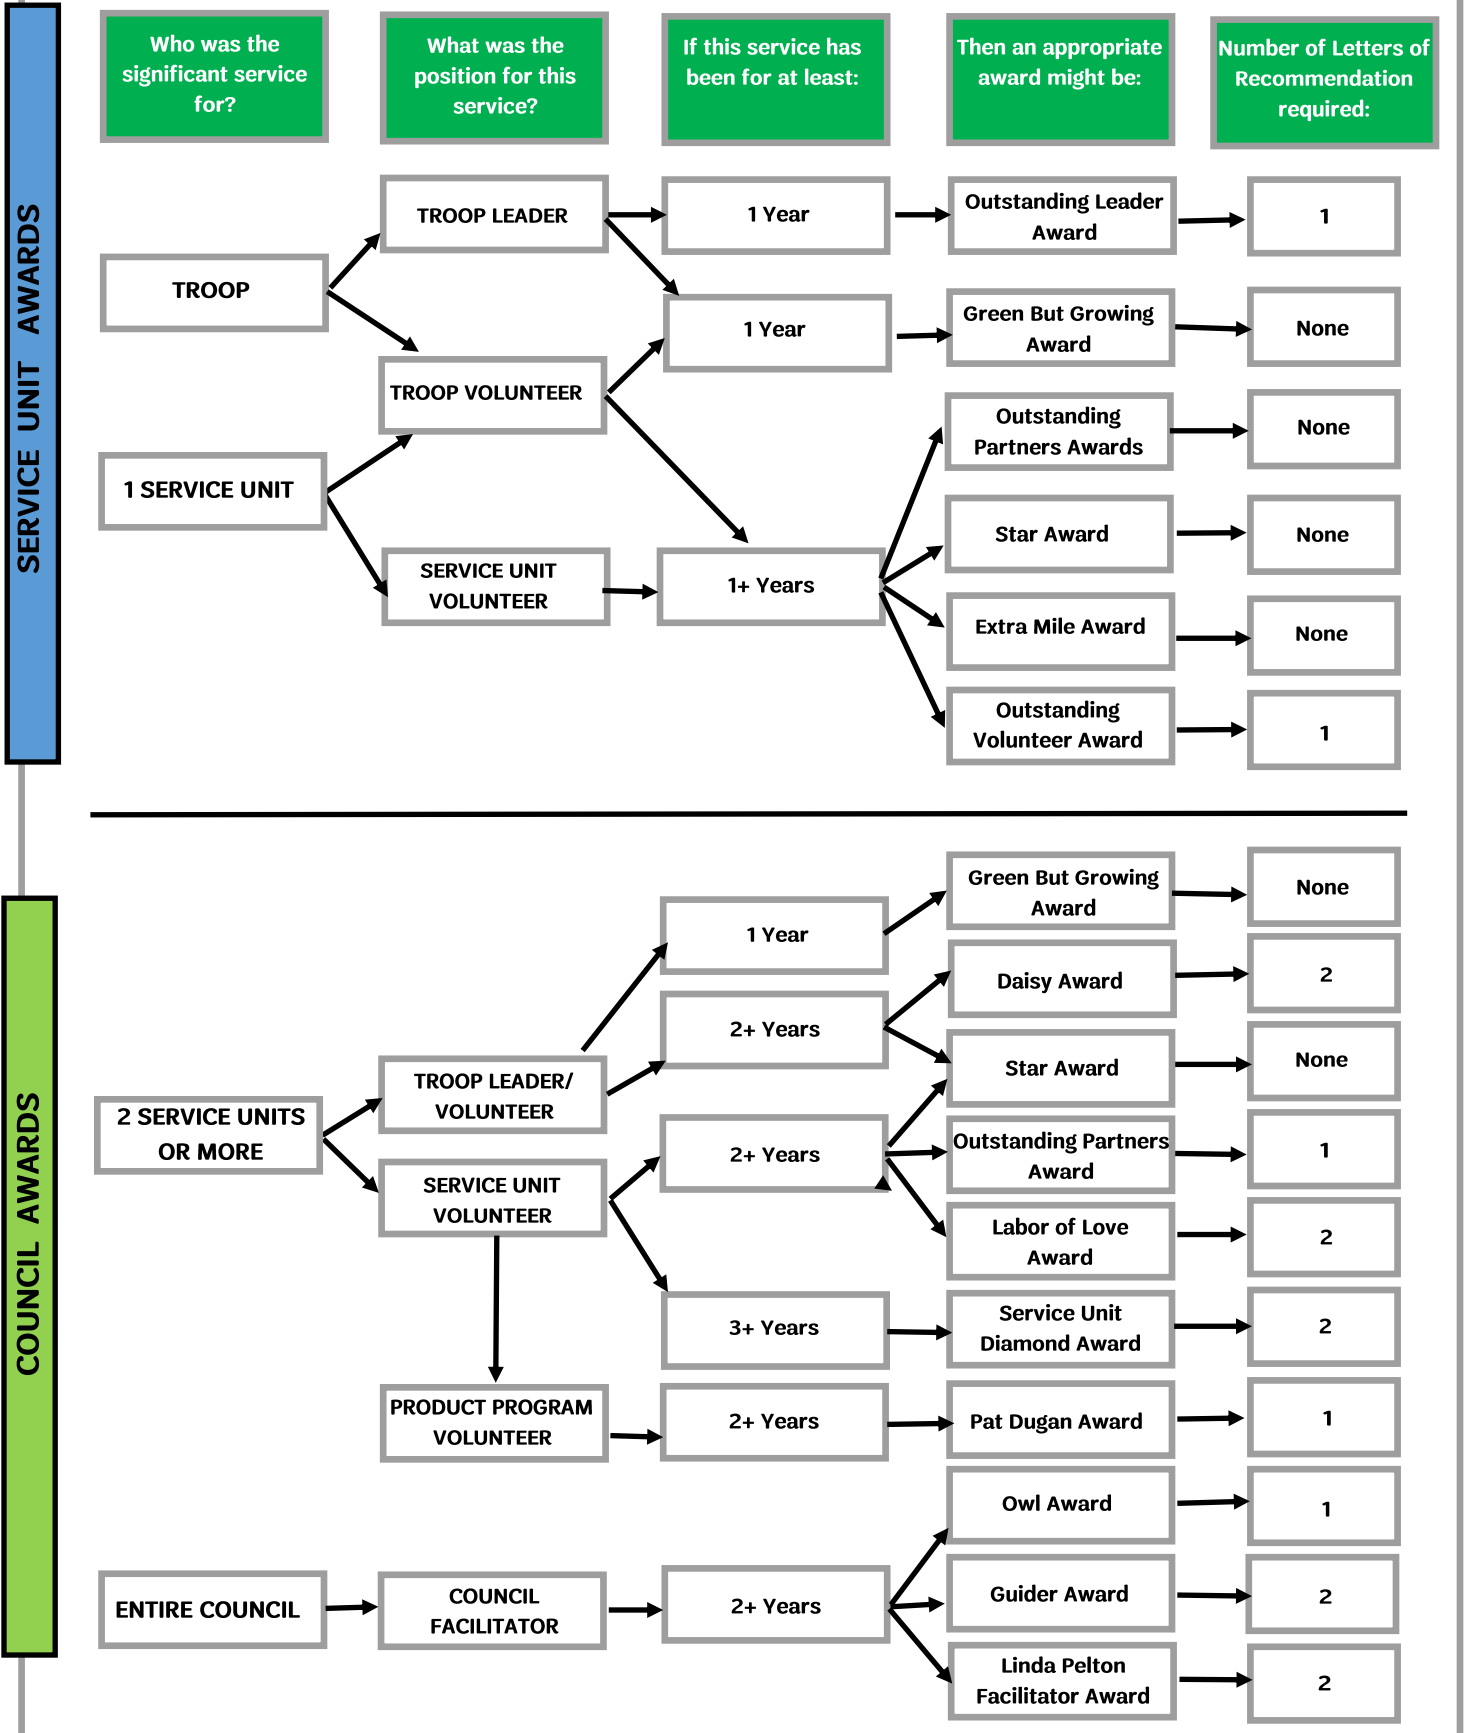

RECOGNITIONS DECISION TREE

Guide to Selecting an Appropriate Recognition

Note: Years of Service is Girl Scouts of Central Texas' proposed recommendation on how long someone has been in a position to receive the intended recognition